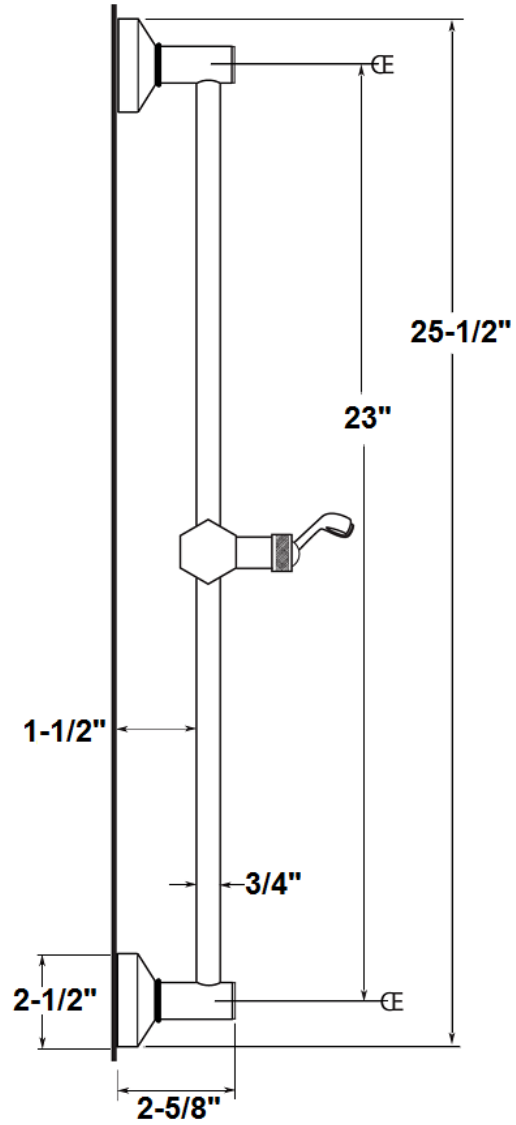

PRODUCT SPECIFICATIONS

Handshower Slidebar
HS-WM-SB

Feb 2014

- Option for use with Waterbridge Exposed Showers
- Custom finishes available
